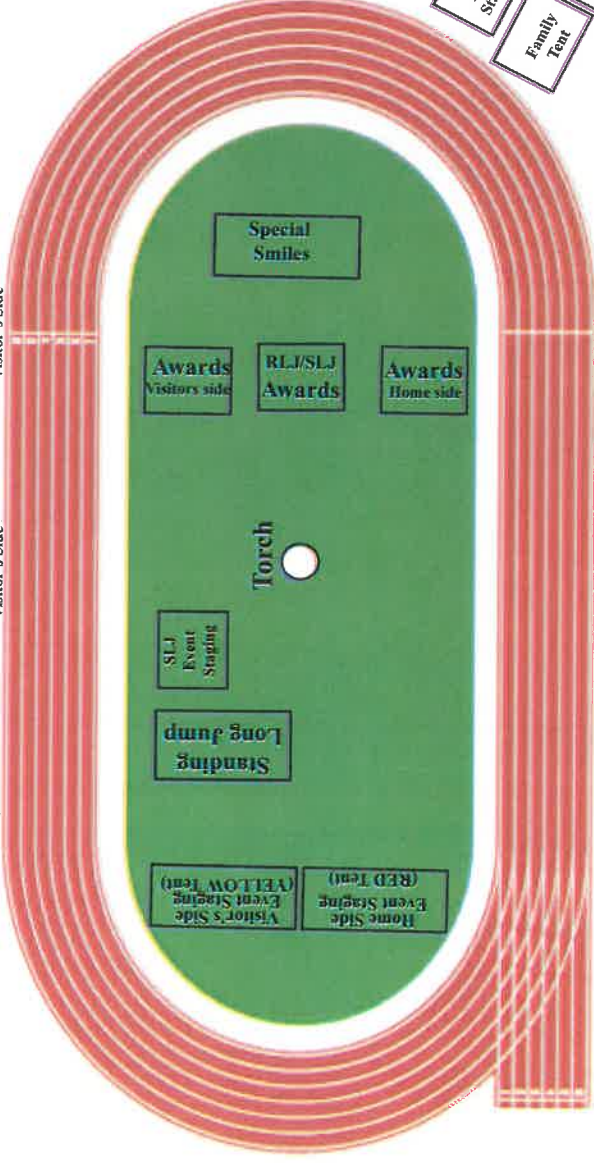

Special Olympics Maine Summer Games Venue Map 2017

The Bubble
(Bocce)

"M"
FIELDHOUSE

WELLS Commons
Family's & Law Enforcement
Welcome Recep (Fri Night)
HOD Meeting (Fri Night)

SOME Control
Center
Dexter Family
Lounge

ALFOND ARENA
Delegation Check-In
Wheelchair, Indoor Softball
& Walk Events on Saturday
& DANCE (Sat Night)

Athlete/Coach
Lunch Tent

Law
Enforcement

Parking Lot

Entrance

Entrance

Scoreboard

Running Long Jump

Medical
Tent

RLJ
Event
Staging

Family
Tent

Volunteer
Regist.

Info
Tent

Souvenirs

Visitor's Side Bleachers

Finish
100M
50M
Visitor's Side

Start
50M
Visitor's Side

Start
100M
200M
Visitor's Side

Finish
100M
200M
Home Side

Start
100M
Home Side

Home Side Bleachers

Press Box

Olympic
Village

Softball Throw
AWARDS