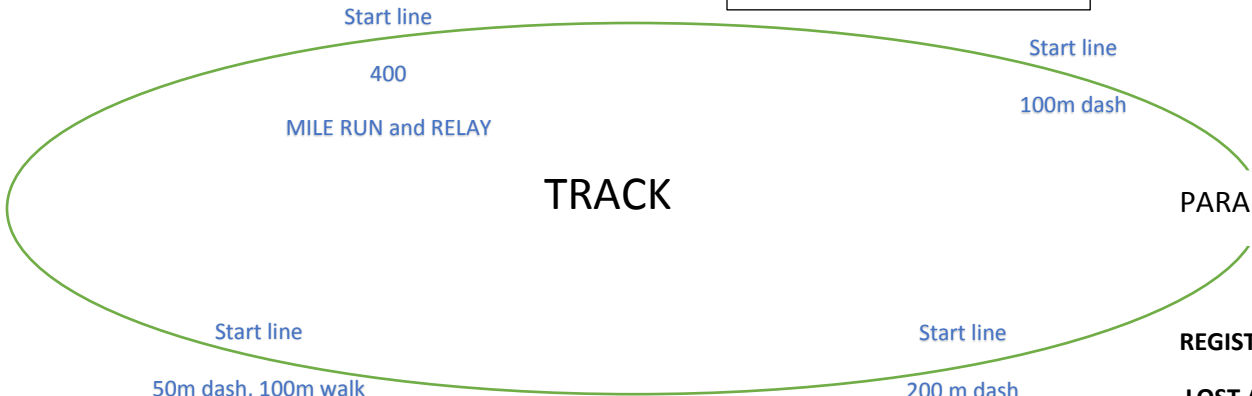

Bonny Eagle High School
PLEASE DO NOT ENTER UNLESS ACCOMPANIED BY BE STAFF

Running
LONG
JUMP

DROP OFF FOR
TEAMS NEEDING
EASIER
TRANSITIONS ON
FLAT GROUND

CONCESSION
STAND
CASH ONLY

BATHROOMS
HOME STANDS
BLEACHERS

STANDING
LONG
JUMP

AWARDS
for MILE RUN 100M
dash and 200 m,
400 meter, relay

STAGING TENT
for MILE RUN 100M
dash and 200 m, 400
meter, relay

REGISTRATION -INFORMATION-
LOST AND FOUND – T SHIRT PICK UP
(Outside of Fence by GOAL POSTS)