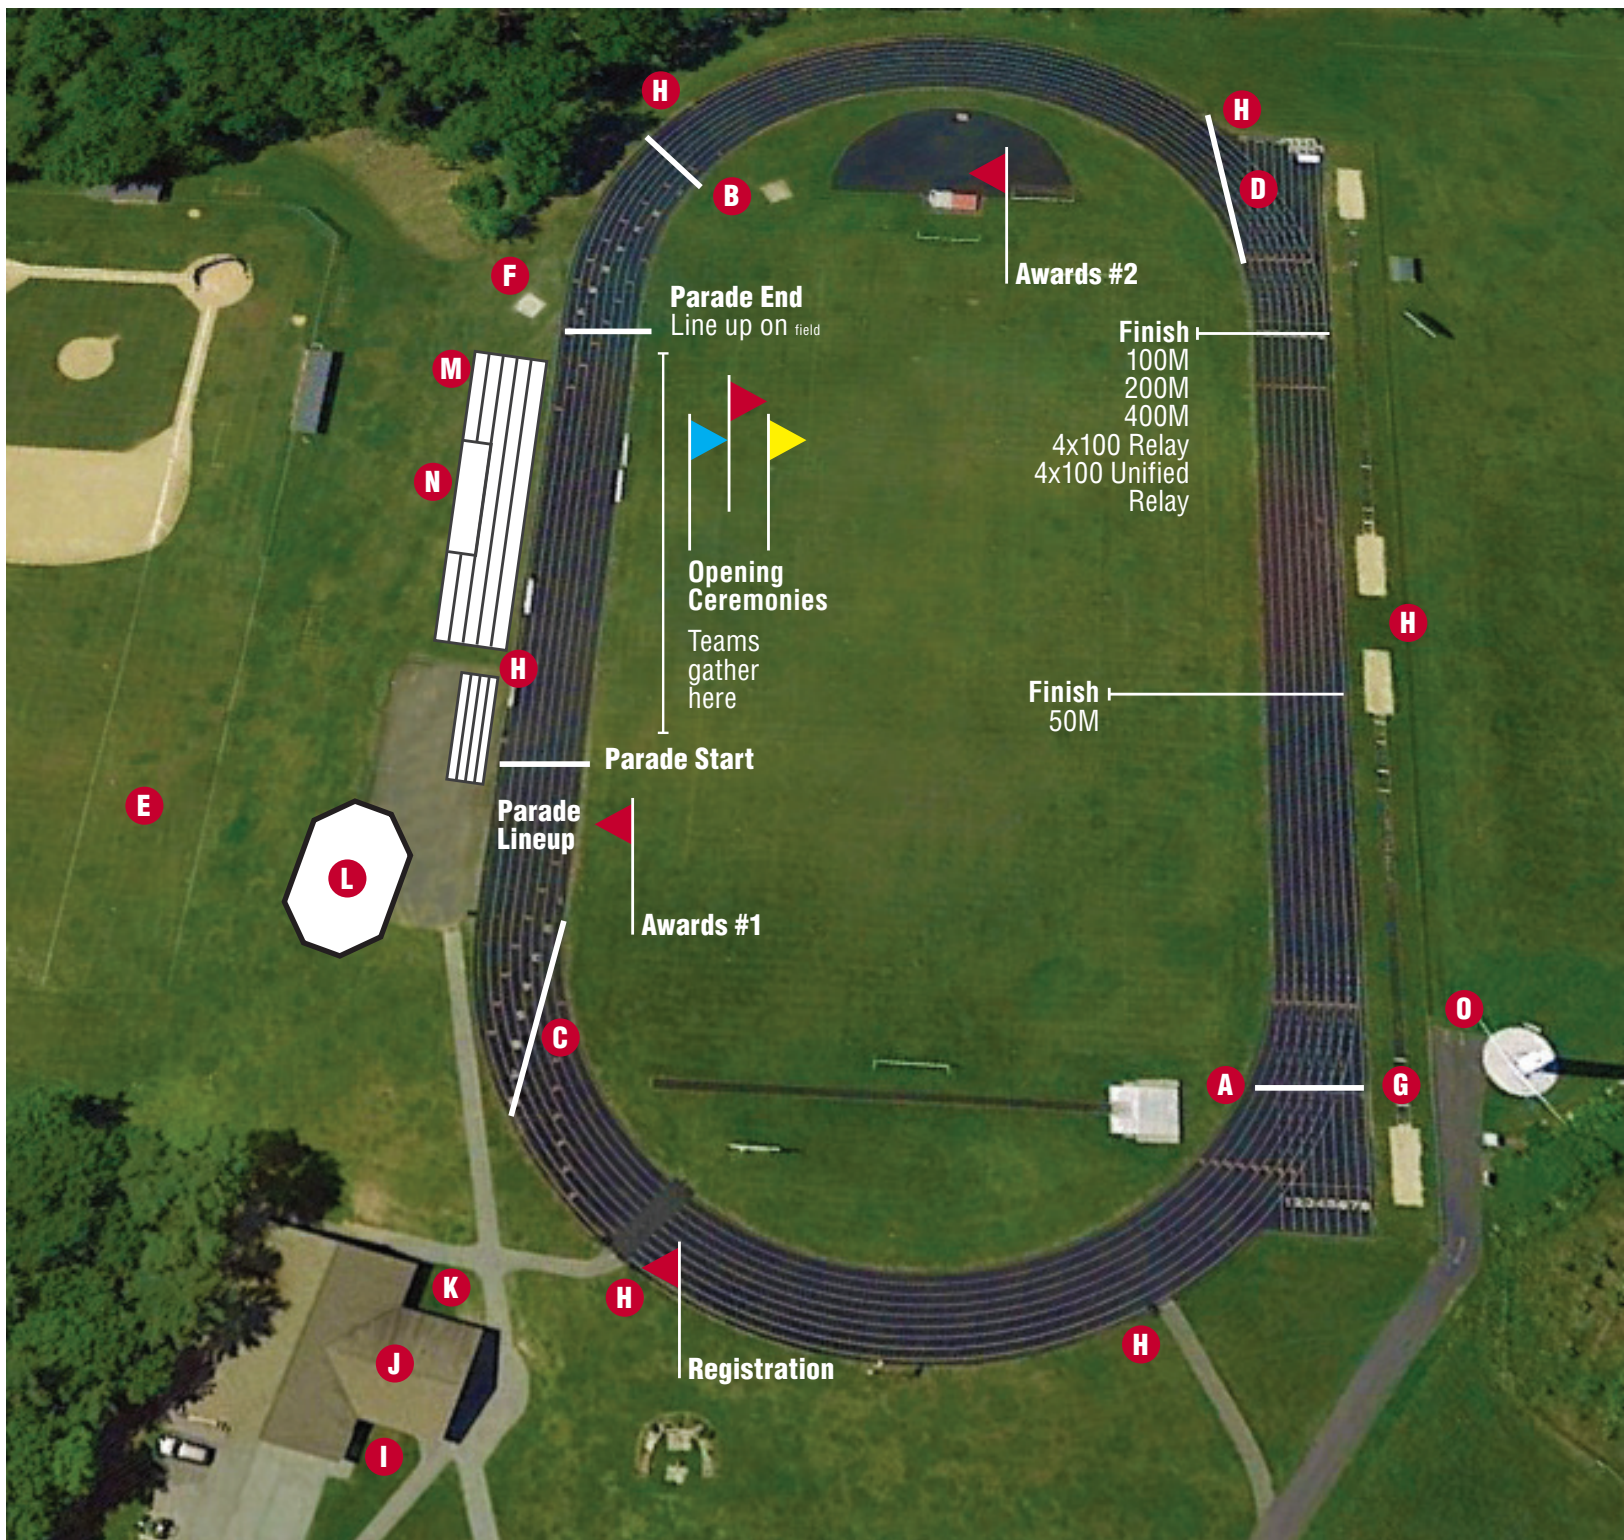

TRACK & FIELD SPECIAL OLYMPICS

Hosted by Camden Hills Regional
High School Windjammers

25 Keelson Drive
Rockport, Maine

- A.** Starting Line–
50M Run ☆
100M Run ☆
- B.** Starting Line–
50M Run ☆☆
100M Run ☆☆
100M Walk
10M Assisted Walk
25M Walk
Wheelchair Events:
25M & 30M Slalom
- C.** Starting Line–
200M Run
- D.** Starting Line–
400M Run
4x100 Relays
4x100 Unified Relays
- E.** Softball Toss
- F.** Shot Put
- G.** Standing Long Jump
- H.** Gate
- I.** Girls Restroom
- J.** Concession Stand
- K.** Boys Restroom
- L.** Gazebo
- M.** Grandstand
- N.** Press Box
- O.** Windmill

☆ Ages 12 and older
☆☆ Ages 11 and under

PARKING:
Upper student lot located after track

TRACK EVENTS LIST

RUNS

50M
100M*
200M
400M

WALKS

10M Assisted
25M
100M*

WHEELCHAIR EVENTS

ORDER OF EVENTS/ LOCATIONS LISTS

GRANDSTAND SIDE

WALKS (All ages)

100M – Start B
10M Assisted – Start B
25M Walk – Start B

WHEELCHAIR EVENTS (all ages)

25M Slalom – Start B
30M Slalom – Start B

RUNS (11 and under)

50M – Start B
100M – Start B

(Awards are on grandstand side of center field)

FIELD EVENTS*

Softball Throw (All ages)
Shot Put (12 and over)

**Ongoing through meet*

WINDMILL SIDE

RUNS (12 and older)

50M – Start A
100M – Start A